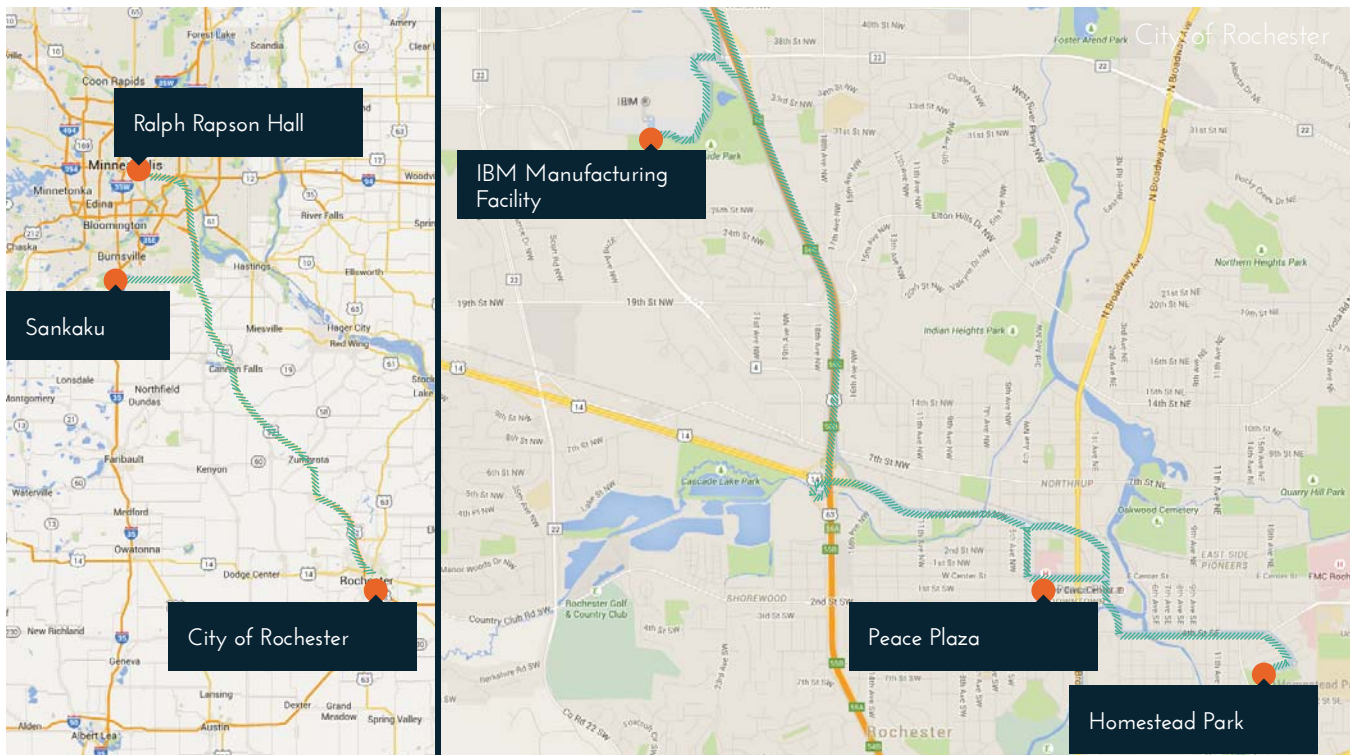

ROCHESTER – IBM & MAYO AND THEIR MODERN INFLUENCE

1. Ralph Rapson Hall
89 Church Street SE
Minneapolis

2. IBM Manufacturing Facility
3605 U.S. 52
Rochester

3. Peace Plaza
2nd Avenue SW
Rochester

4. Homestead Park
15th Avenue SE
Rochester

5. Sankaku
15709 James Avenue S
Burnsville